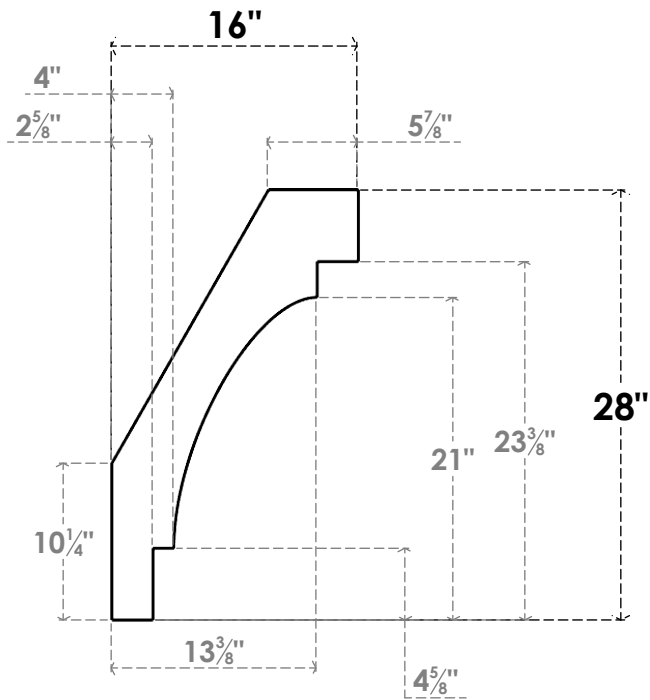

ITEM NUMBER: BRCPC035X16000X28000MRC

3 1/2"W X 16"D X 28"H MERCED ARCHITECTURAL GRADE PVC CLOSED KNEE BRACE

SIDE PROFILE

FRONT PROFILE

ISOMETRIC

EKENA MILLWORK
2300 WEST MAIN ST.
CLARKSVILLE, TX 75426
TOLL FREE: 866-607-0453
WWW.EKENAMILLWORK.COM

NOTES

1. INSTALLATION TO BE COMPLETED IN ACCORDANCE WITH MANUFACTURER'S SPECIFICATIONS.
2. DRAWING MAY NOT BE TO SCALE
3. THIS DRAWING IS INTENDED FOR DESIGN AND PLANNING PURPOSES ONLY.
4. ALL INFORMATION CONTAINED HEREIN WAS CURRENT AT THE TIME OF DEVELOPMENT BUT MUST BE REVIEWED AND APPROVED BY THE PRODUCT MANUFACTURER TO BE CONSIDERED ACCURATE.
5. ARCHITECTURAL GRADE PVC PRODUCTS ARE MADE FROM EXPANDED CELLULAR PVC AND COME NATURALLY WHITE BUT MAY BE PAINTED