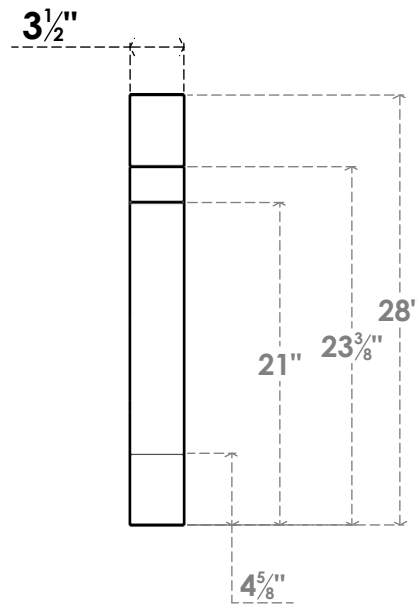

ITEM NUMBER: BRCPC035X16000X28000MRC

3 1/2"W X 16"D X 28"H MERCED ARCHITECTURAL GRADE PVC CLOSED KNEE BRACE

SIDE PROFILE

FRONT PROFILE

ISOMETRIC

EKENA MILLWORK
2300 WEST MAIN ST.
CLARKSVILLE, TX 75426
TOLL FREE: 866-607-0453
WWW.EKENAMILLWORK.COM